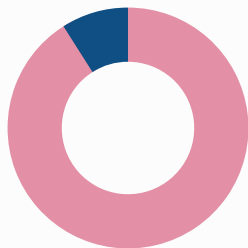

## About Our Waste Habits and Recycling

Preventing 1 ton of paper waste **saves up to 17** mature trees.

Americans use about **69 million tons** of paper and paperboard every year.

Each person in the United States produces **more than 4lbs of garbage** every single day!

It takes about **450 years** for a plastic bottle to break down in a landfill, and glass bottles take nearly 1 million years!

In 2012, the U.S. produced **32 million tons** of plastic.

**Only 9%** was recovered for recycling.